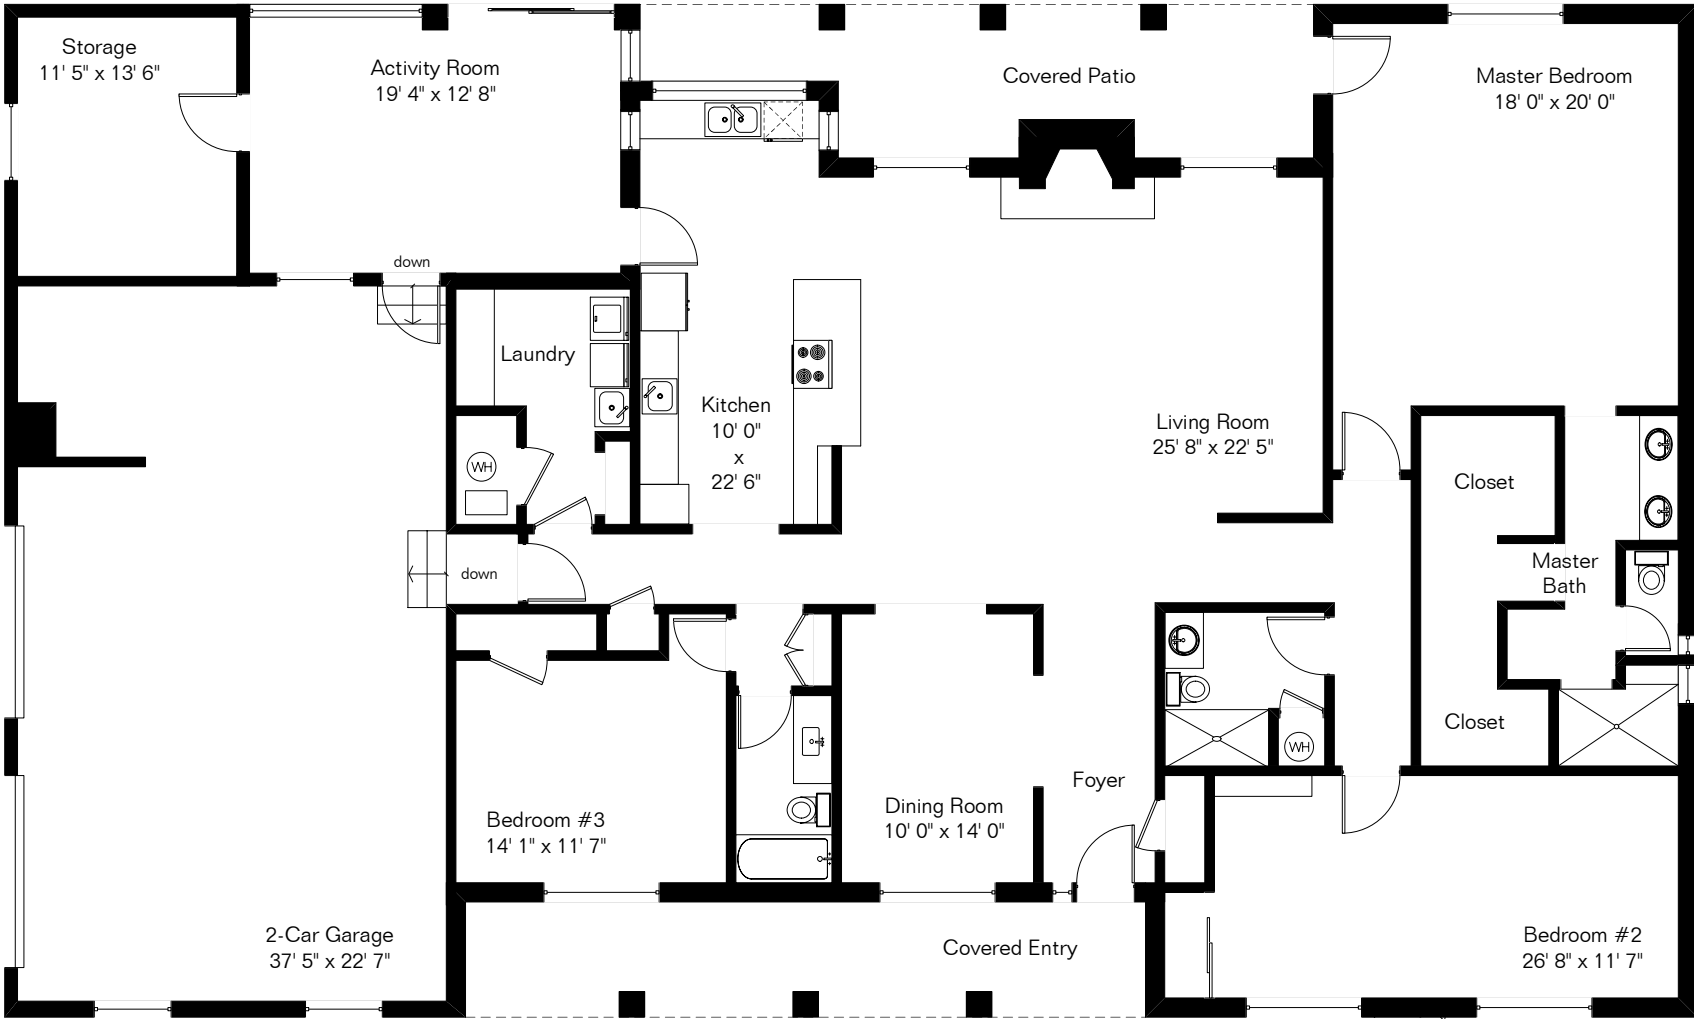

# 5650 N Placita de la Noche

The square footages and room size information are deemed to be reliable but are not guaranteed and should be independently verified. This drawing is for marketing purposes only.

Living Area 3,127 Sq Ft  
Storage 177 Sq Ft  
Garage 896 Sq Ft

Site Visit October 2021

Copyright 2021 Floor Plans First! LLC  
All Rights Reserved.

Floor Plans First! LLC  
See the Floor Plan First!  
FloorPlansFirst.com™  
(520) 881-1500